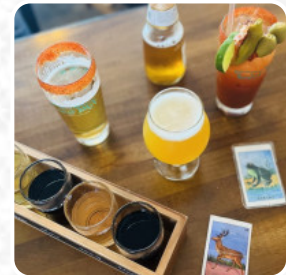

On this homepage, you can find the [complete menu](#) of Mesquite Creek Outfitters Del Rio from [Del Rio](#). Currently, there are 15 dishes and drinks up for grabs. For seasonal or weekly deals, please contact the owner of the restaurant directly. You can also contact them through their website. What [User](#) likes about Mesquite Creek Outfitters Del Rio:

I apréciate places like this in small towns like Del Río. I love the vibe and the selection of beers, they always have something different when I go. Also a huge shout out to their staff- always friendly and attentive. I always keep coming back : [read more](#). The rooms in the restaurant are wheelchair accessible and can also be used with a wheelchair or physical disabilities. What [User](#) doesn't like about Mesquite Creek Outfitters Del Rio:

Food was good but took way too long to be prepared. They appeared very under staffed. Very disappointed that the ?Black pepper sea salt kettle cooked chips? we ordered turned into Classic Lays. [read more](#). The comprehensive variety of coffee and tea specialties greatly enhances the value of a visit to Mesquite Creek Outfitters Del Rio, At the bar, you can unwind with a freshly tapped beer or other alcoholic and non-alcoholic drinks. Even if you're only not so much hungry, you can still treat yourself to one of the tasty **sandwiches**, a small salad or another snack, and you can try tasty American meals like **Burger or Barbecue**.