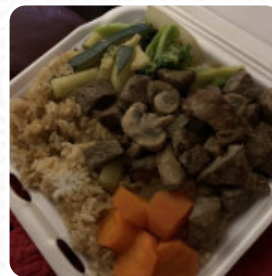

The Card of Edo Hibachi from Columbia contains about **15** different menus and drinks. On average, you pay for a dish / drink about $6.6. What [Mark Cleveland](#) likes about Edo Hibachi:

Not too welcoming but food is delicious just went recently and they went up and with that they have priced themselves out of competition i hope all the best for them. Food: 5/5 [read more](#). What [Barbara G](#) doesn't like about Edo Hibachi:

This had to be the most disgusting Japanese food I have ever had. The Japanese spring rolls had the funkier taste. I ate one through the other one away shrimp tempura I took one bite and through that away. The shrimp were like overcooked rubber inside of tempura. Unlike others have said the rice it's not like Japanese rice it was terribly undercooked . I did need something in my stomach so I ate a few of the carrots... [read more](#). At Edo Hibachi, scrumptious meals from international cuisine are freshly made for you, there are also delectable vegetarian menus on the menu. Of course, we must not forget the extensive selection of coffee and tea specialties in this locale, and **easily digestible Japanese meals** are being made with lots of fresh vegetables, fish and meat.