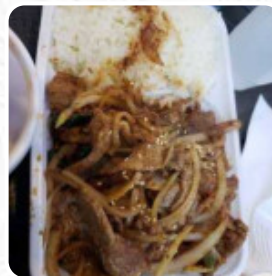

Zen Express Menu

<https://menulist.menu>
1501 N Main St, Normal I-61761-1111, United States
+13098628888

On this homepage, you can find the complete menu of Zen Express from Normal. Currently, there are 15 menus and drinks up for grabs. For **changing offers**, please contact the restaurant owner directly. You can also contact them through their website. What [User](#) likes about Zen Express: the food was hot and fresh. was not fat and the children loved it all. We also have the Gyoza and it was just as good as the rest. we used grub hub for delivery and had a great experience! [read more](#). In Zen Express from [Normal](#), you can enjoy *versatile, tasty Chinese cuisine* that's traditionally prepared in a wok, fine particularly are the [Sushi](#) and specialties like Sashimi that this restaurant is known for. Zen Express focuses on a lot of fresh vegetables, fish and meat in its **easily digestible Japanese cuisine**.