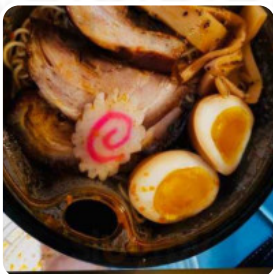

The [menu of Umami Ramen House](#) from El Paso includes 10 dishes. On average, *dishes or drinks on [the menu](#)* cost about $12.2. The categories can be viewed on the menu below. What [User](#) likes about Umami Ramen House:

This spot is the best for Ramen. My partner and I stop in almost once a week. The Spicy Miso Ramen is my favorite. It is full of flavor. Sometimes the service can be slow. There's typically only one or two servers handling the floor and to-go orders. I love the faux cherry blossom tree in the restaurant it really adds to the ambiance. [read more](#). The restaurant offers free WiFi for its customers, And into the accessible spaces also come guests with wheelchairs or physical disabilities. Get excited in Umami Ramen House from El Paso for versatile, scrumptious Chinese cuisine that's traditionally cooked in a wok, Particularly the inventive fusions of various foods offer the visitors a remarkable taste experience of this extraordinary **fusion cuisine**. No matter the occasion - a festival - the in-house catering makes it easy to enjoy the food from Umami Ramen House in your own four walls, and a lot of freshly harvested vegetables, fish and meat are used to prepare **easily digestible Japanese dishes**.