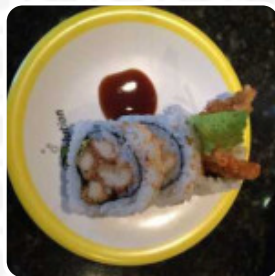

Here you can find the [menu](#) of **Sushi Revolution** in Tacoma. At the moment, there are **16** meals and drinks on the food list. You can inquire about [changing offers](#) via phone. What [User](#) likes about Sushi Revolution:

The best sushi I ever had. Put your hands down. My husband and I have become regular at this point. Everything is extremely fresh and great care is placed in each plate. I'd eat here every day if I could afford it.

[read more](#). What [User](#) doesn't like about [Sushi](#) Revolution:

Food was decent but pretty overpriced for one piece for $5 on many of their dishes sushi which makes it more expensive than much better restaurants over there without the quality and a bit of a gouge. Spent $30 there and realized I wasn't even full. Definitely need to work on their or increase their portions! Food: 2/5 [read more](#). Sushi

Revolution The groundbreaking Asian fusion cuisine will thrill you, the exquisite mix of familiar flavors and exciting new creations will amaze!, Also, the drinks menu at this place is exceptional and offers a significant and varied selection of both local and international beers, which are definitely worth a try. Undoubtedly, the highlight of this establishment is the delightful *Sushi such as Maki and Sashimi*, and easily digestible Japanese meals are being made with lots of freshly harvested vegetables, fish and meat.