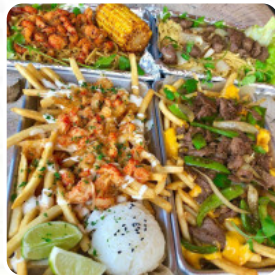

Y Tea Cafe: Boba, Fries, Crawfish Menu

<https://menulist.menu>
14291 Euclid St, Garden Grove, United States
+17145540401

Here you can find the [menu](#) of **Y Tea Cafe: Boba, Fries, Crawfish** in Garden Grove. At the moment, there are 15 meals and drinks on the food list. You can inquire about [seasonal](#) or [weekly deals](#) via phone. What [User](#) likes about Y Tea Cafe: Boba, Fries, Crawfish:

The Durian smoothie is interesting here. I'm not sure what they add to it, but it's not just durian. I liked her regular milk tea with 70% sweet. Roasted Oolong, uncleaned was too sweet. [read more](#). A visit to Y Tea Cafe: Boba, Fries, Crawfish is particularly valuable due to the large selection of coffee and tea specialties, Besides the fine **sandwiches**, healthy salads and other snacks also make a good snack. The meals are prepared according to authentic Asian style, Besides, the creative blend of different meals with new and sometimes adventurous products is appreciated by the customers - a beautiful case of Asian Fusion.

AVOCADO

SHRIMPS

BEEF

CHICKEN

STRAWBERRY

GARLIC

TRAVEL

Y Tea Cafe: Boba, Fries, Crawfish Menu

Y Tea Cafe: Boba, Fries, Crawfish

14291 Euclid St, Garden Grove,
United States

Opening Hours:

Made with menulist.menu