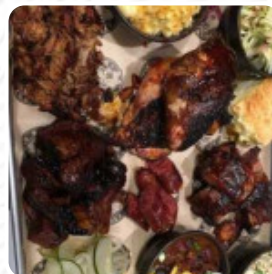

Thirsty Pig Bbq Menu

<https://menulist.menu>
6312 S Harlem Ave, Summit Argo, United States
(+1)7089631000

Here you can find the menu of Thirsty Pig Bbq in Summit Argo. At the moment, there are 16 courses and drinks on the menu. You can inquire about changing offers via phone. What [User](#) likes about Thirsty Pig Bbq: A wonderful place, very relaxing but still upbeat, they have a gentleman playing the guitar singing very smooth voice; great music awesome BBQ great bar employees are great [read more](#). What [User](#) doesn't like about Thirsty Pig Bbq:

Wow. After it was in this place when it was European food. I go in to find the same quality of staff, different decoration and menu. As for food, I give 3.5 out of 5. The worst part was the bad attention from the waitress. It took 10 minutes to get a glass of coke. The waitress seemed more interested in talking to the young male employee at the reception. Would have done more training with the employee. After we fina... [read more](#). If you're desiring some spicy South American cuisine, you've come to the right place: exquisite meals, roasted with fish, seafood, and meat, though **corn, beans, and potatoes** are also in the menu, For a snack, the fine *sandwiches*, healthy salads and other snacks are suitable. Furthermore, you can order fresh **roasted meat**, At the bar, you can relax with a freshly tapped beer or other alcoholic and non-alcoholic drinks.

DRINKS

Bulk Meat By The Pound

BRISKET

*These types of dishes are
being served*

BREAD

Restaurant Category

BBQ

FRENCH