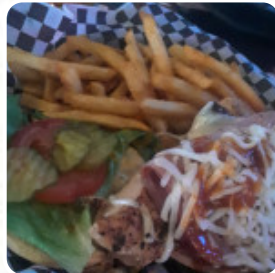

Here you can find the menu of O'leary's Pub in Moorhead. At the moment, there are 15 courses and drinks on the card. You can inquire about **changing offers** via phone. What [User](#) likes about O'leary's Pub:

A great place to eat and drink. Not only does O'Leary offer a delicious menu, but they have daily meals and drinks specialties. A fun atmosphere with great staff. [read more](#). If you're craving some **zesty South American cuisine**, you've come to the right place: delightful dishes, prepared with fish, seafood, and meat, though *corn, beans, and potatoes* are also on the menu, and you have the opportunity to try delicious American menus like Burger or Barbecue. Of course, the right drink to accompany a meal is a must; for this purpose, this gastropub offers you a comprehensive selection of tasty, local alcoholic beverages like beer or wine, At the bar, you can unwind with a cool beer or other alcoholic and non-alcoholic drinks.