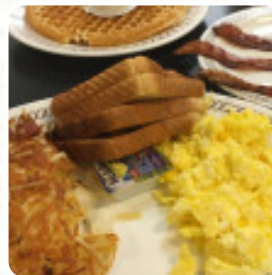

The restaurant from Dahlonega offers **10 different dishes and drinks on [the menu](#)** at an average $6.7. What [User](#) likes about Waffle House:

It was there at 4:00 and there were two workers and both were so funny to be around. I ordered everything just like me and we had a chat about our life stories when I was the only guest there, it was fun and amazing to hear them too. You can't do that every day. I both tipped ten dollars for her kindness. [read more](#). At Waffle House in Dahlonega, a diverse brunch is served for breakfast, where you can have your fill pamper your taste buds, Plus, you can enjoy the food of all the delicious dishes in the midst of this *Diner's* carefully selected ambiance.