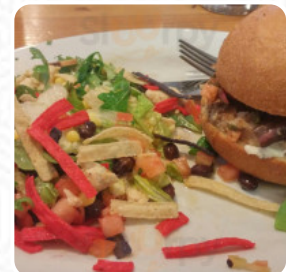

A complete [menu](#) of First Watch from [North Port](#) covering all 15 meals and drinks can be found here on the card. For seasonal or weekly deals, please get in touch via phone or use the contact details provided on the website. What [User](#) likes about First Watch:

Good morning! If I find something really good on a menu, I'm always afraid to waste because I don't want to waste money on a plate I don't like when I just ordered the dish I love. The dish is the chickbanga well this last weekend my little family went to breakfast and one of their specialties was chicken chimichurri hash. I decided to try the dish and it wasn't disappointed. I told the server that they have to make... [read more](#). At this time many are thinking about a healthier diet; specifically for such thoughts First Watch's menu provides a wide assortment of *easy to digest meals*, In the morning they serve a tasty breakfast here. After the meal (or during it), you have the opportunity to also relax at the bar with a alcoholic or non-alcoholic drink, Of course, you also have to try the **delicious burgers**, that come with sides like fries, salads, or wedges provided.