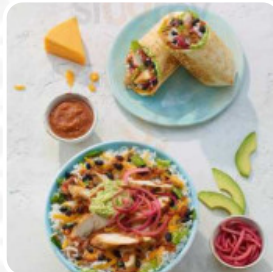

Here you can find the menu of Tropical Smoothie Cafe in Saint George. At the moment, there are **12** meals and drinks on the card. You can inquire about **seasonal or weekly deals** via phone. What [User](#) likes about Tropical Smoothie Cafe:

Love that there is more than one and in all the right places. Great options for snacks or full meals, kids and smaller portion options. Healthy and convenient. Manager is always great to help with Desert Hills Middle school fund raisers. Community support is important. : [read more](#). You can use the WiFi of the establishment at no extra cost, And into the accessible rooms also come clientele with wheelchairs or physiological disabilities. What [User](#) doesn't like about Tropical Smoothie Cafe:

This is my most visited location, but customer service is not really too terrible. I certainly agree with some of the other reviewers on this aspect. I have to get the reusable cups and the discount is sometimes a certain chore. The smoothies are delicious, but that's where it ends. [read more](#). If you're hungry for some tasty South American culinary arts, this is the place to be: delightful dishes, prepared with *fish, seafood delicacies, and meat*, but also corn, beans, and potatoes are on the menu, Above all, the flavorful juices enjoy great popularity among the visitors. Besides simple snacks and sweet pieces, we also offer cold and hot drinks and cakes, The original Canadian dishes are a hit among the visitors of the establishment.