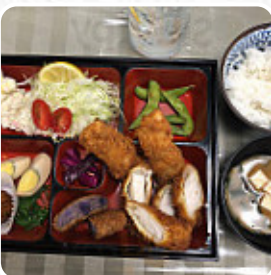

A complete menu of Aomatsu from Hilo covering all 15 meals and drinks can be found here on the card. For seasonal or weekly deals, please get in touch via phone or use the contact details provided on the website. What

[User](#) likes about Aomatsu:

It's a little pricy, but it's worth it. For lunch you can go to Bento or eat. They serve Katsu as a main dish (chicken, pig or fish of the day). If they have the gyoza available, then you should definitely get it. Best gyoza I ever had it and it's homemade there in the store. [read more](#). What [User](#) doesn't like about Aomatsu:

Their food is really delicious, but you have to be ready to pay at least $20 if you want to eat one of their meals (bentos are like half the price, but take out only). Not exactly ideal for a college student. [read more](#). You can use the WiFi of the place at no extra cost. If you want to try fine **American courses like burgers or barbecue**, Aomatsu from Hilo is the place to be, Besides, the successful blend of different meals with new and sometimes adventurous products is appreciated by the guests - a beautiful case of Asian Fusion. **Dishes are prepared typically in the Asian style**, You can also discover tasty South American meals in the menu.