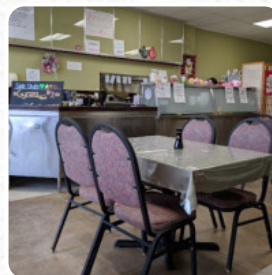

A complete menu of Aomatsu from Hilo covering all 15 meals and drinks can be found here on the card. For seasonal or weekly deals, please get in touch via phone or use the contact details provided on the website. What

[User](#) likes about Aomatsu:

It's a little pricy, but it's worth it. For lunch you can go to Bento or eat. They serve Katsu as a main dish (chicken, pig or fish of the day). If they have the gyoza available, then you should definitely get it. Best gyoza I ever had it and it's homemade there in the store. [read more](#). What [User](#) doesn't like about Aomatsu:

Their food is really delicious, but you have to be ready to pay at least $20 if you want to eat one of their meals (bentos are like half the price, but take out only). Not exactly ideal for a college student. [read more](#). You can use the WiFi of the place at no extra cost. If you want to try fine **American courses like burgers or barbecue**, Aomatsu from Hilo is the place to be, Besides, the successful blend of different meals with new and sometimes adventurous products is appreciated by the guests - a beautiful case of Asian Fusion. **Dishes are prepared typically in the Asian style**, You can also discover tasty South American meals in the menu.