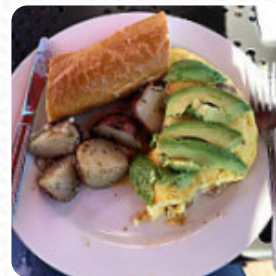

Here you can find the menu of Champagne French Bakery Cafe in Tustin. At the moment, there are **15** dishes and drinks on the menu. You can inquire about seasonal or weekly deals via phone. What [User](#) likes about Champagne French Bakery Cafe:

The chocolate mousse cake is our favorite piece they have. I tend to get iced tea on the summers and make pieces all year round. Restaurant is always well maintained staff is super beautiful. I love coming to this place, it is always nice and cool and not too busy. [read more](#). What [User](#) doesn't like about Champagne French Bakery Cafe:

Unfortunately, this place is permanently closed. The 1 star is for google, for which it cannot be seen. The restaurant was wonderful. If you are looking for French, there is a Pandor Bakery nearby. [read more](#). Champagne French Bakery Cafe from Tustin is a *chilled café*, where you can enjoy a snack or cake with a hot coffee or a hot chocolate, and you can look forward to typical scrumptious French cuisine. If you want to have breakfast, a **versatile brunch** awaits you, The customers of the restaurant also appreciate the extensive selection of various coffee and tea specialities that the restaurant has to offer.