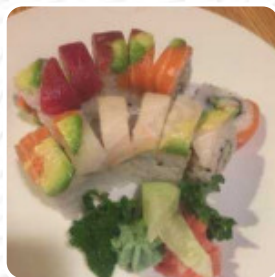

Volcanic Sushi And Sake Menu

<https://menulist.menu>

5141 SW 91 Way, Gainesville, Florida, USA, 32608, United States
(+1)3523636226 - <http://www.volcanicsushisake.com>

The menu of Volcanic Sushi And Sake from Gainesville includes 5 dishes. On average, **dishes or drinks on [the menu](#)** cost about \$8.2. The categories can be viewed on the menu below. What [John Dickerson](#) likes about Volcanic Sushi And Sake:

Simply the best place in town to get sushi. Everything is fresh and reasonably priced. Nestor and Walter have always provided exceptional service. Walter, the sushi chef is extremely creative. I highly suggest you sit at the sushi bar and ask him to make you something special. [read more](#). The place also offers the possibility to sit outside and have something in beautiful weather, And into the accessible spaces also come visitors with wheelchairs or physiological disabilities. WLAN is available at no extra cost. If you want to have a drink after work and sit with friends or alone, Volcanic Sushi And Sake from Gainesville is a good bar, Moreover, the drinks menu of this *gastropub* offers a good and especially large selection of beers from the region and the world that are definitely worth a try. No matter the occasion - an event - the in-house catering makes it easy to enjoy the food from Volcanic Sushi And Sake at home, On the menu there are also several **Asian dishes**.

HIYASHI WAKAMI \$5.0

Condiments and Sauces

CURRY

These types of dishes are being served

FISH

Ingredients Used

VEGETABLES

CHICKEN