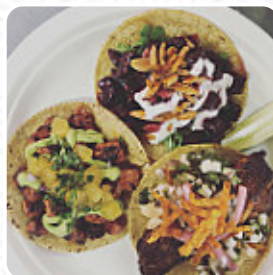

Here you can find the [menu](#) of *The Meddling Lime* in Portland. At the moment, there are 24 courses and drinks on the card. You can inquire about seasonal or weekly deals via phone. What [User](#) likes about The Meddling Lime:

I stopped here at a very cold evening so I could not enjoy the plentiful outside seats. nevertheless the mais and poblano Burrito shell was excellent! it was very delicious and filled for a decent price. also the guy who led the square was very friendly. I deserved the stop. [read more](#). The restaurant and its rooms are wheelchair accessible and thus usable with a wheelchair or physiological disabilities, Depending on the weather, you can also sit outside and eat. At The Meddling Lime in Portland you can look forward to unexpected combinations of different products - all in line with the idea of a **great fusion cuisine**, Particularly, many guests are looking forward to the **diverse, tasty Mexican cuisine**. You can also look forward to [delicious vegetarian cuisine](#), The creative fusion of different dishes with fresh and occasionally daring products is highly valued by the guests - a good example of Asian Fusion.