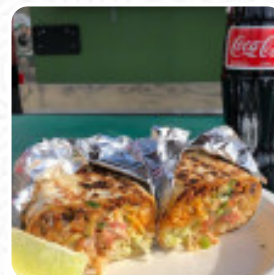

Here you can find the [menu](#) of *The Meddling Lime* in Portland. At the moment, there are 24 courses and drinks on the card. You can inquire about seasonal or weekly deals via phone. What [User](#) likes about The Meddling Lime:

I stopped here at a very cold evening so I could not enjoy the plentiful outside seats. nevertheless the mais and poblano Burrito shell was excellent! it was very delicious and filled for a decent price. also the guy who led the square was very friendly. I deserved the stop. [read more](#). The restaurant and its rooms are wheelchair accessible and thus usable with a wheelchair or physiological disabilities, Depending on the weather, you can also sit outside and eat. At The Meddling Lime in Portland you can look forward to unexpected combinations of different products - all in line with the idea of a **great fusion cuisine**, Particularly, many guests are looking forward to the **diverse, tasty Mexican cuisine**. You can also look forward to [delicious vegetarian cuisine](#), The creative fusion of different dishes with fresh and occasionally daring products is highly valued by the guests - a good example of Asian Fusion.