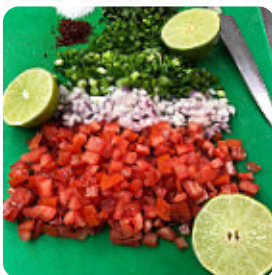

Here you can find the [menu](#) of *The Meddling Lime* in Portland. At the moment, there are 24 courses and drinks on the card. You can inquire about seasonal or weekly deals via phone. What [User](#) likes about The Meddling Lime:

I stopped here at a very cold evening so I could not enjoy the plentiful outside seats. nevertheless the mais and poblano Burrito shell was excellent! it was very delicious and filled for a decent price. also the guy who led the square was very friendly. I deserved the stop. [read more](#). The restaurant and its rooms are wheelchair accessible and thus usable with a wheelchair or physiological disabilities, Depending on the weather, you can also sit outside and eat. At The Meddling Lime in Portland you can look forward to unexpected combinations of different products - all in line with the idea of a **great fusion cuisine**, Particularly, many guests are looking forward to the **diverse, tasty Mexican cuisine**. You can also look forward to [delicious vegetarian cuisine](#), The creative fusion of different dishes with fresh and occasionally daring products is highly valued by the guests - a good example of Asian Fusion.