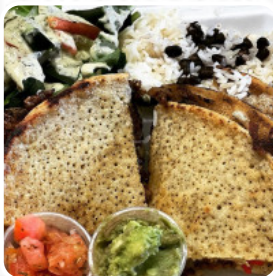

A complete [menu](#) of Sweet Zen7 Nature's Cafe from [BRISTOW](#) covering all 35 courses and drinks can be found here on the food list. For seasonal or weekly deals, please get in touch via phone or use the contact details provided on the website. What [User](#) likes about Sweet Zen7 Nature's Cafe: our first time here. we had not discovered it in two years near, but better late than never. a good vegan option for lunch or breakfast. we will try other meal times from time to time. [read more](#). The rooms in the restaurant are wheelchair accessible and can also be used with a wheelchair or physiological disabilities, and there is complimentary WLAN. If the weather are right, you can also eat outside. What [User](#) doesn't like about Sweet Zen7 Nature's Cafe:
I had her falafel wrap and it was soggy and had no taste, and the wrap itself was cold. this place closes around 18 o'clock when they say they close around 19 o'clock. [read more](#). If you crave for desserts, Sweet Zen7 Nature's Cafe with its [magical desserts](#) can easily make an end of it, Here you'll find sweet pastries and cake, small snacks and chilled refreshments and hot drinks. In this locale there is also an large selection of *coffee and tea specialties* not to forget, For a snack, the tasty **sandwiches**, healthy salads and other snacks are suitable.