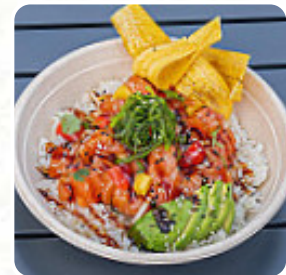

On this webpage, you can find the *complete [menu](#)* of *Pokekai Brickell* from Doral. Currently, there are 6 menus and drinks available. For **seasonal or weekly deals**, please contact the owner of the restaurant directly. You can also contact them through their website. What [User](#) likes about *Pokekai Brickell*:

pokekai is a great truck-poke-stop. her fish was fresh, the ingredients were not customs, her service was great. what more could you ask? I would recommend the creamy wasabi as its sauce. [read more](#). The restaurant and its rooms are wheelchair accessible and thus reachable with a wheelchair or physiological disabilities. What [User](#) doesn't like about *Pokekai Brickell*:

I went twice to get a ceviche bowl but they didn't have it, they told me to send a message in Instagram to not lost my time but they never replayed back to me...I don't raiting the food, obviously I couldn't try but they are not good in customer service. ? [read more](#). The catering service is also provided by the restaurant for its customers, among the specialties of this place are especially the **Sushi** and Sashimi.