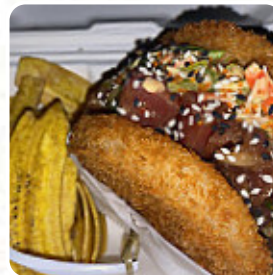

On this webpage, you can find the *complete [menu](#)* of *Pokekai Brickell* from Doral. Currently, there are 6 menus and drinks available. For **seasonal or weekly deals**, please contact the owner of the restaurant directly. You can also contact them through their website. What [User](#) likes about *Pokekai Brickell*:

pokekai is a great truck-poke-stop. her fish was fresh, the ingredients were not customs, her service was great. what more could you ask? I would recommend the creamy wasabi as its sauce. [read more](#). The restaurant and its rooms are wheelchair accessible and thus reachable with a wheelchair or physiological disabilities. What [User](#) doesn't like about *Pokekai Brickell*:

I went twice to get a ceviche bowl but they didn't have it, they told me to send a message in Instagram to not lost my time but they never replayed back to me...I don't raiting the food, obviously I couldn't try but they are not good in customer service. ? [read more](#). The catering service is also provided by the restaurant for its customers, among the specialties of this place are especially the **Sushi** and Sashimi.