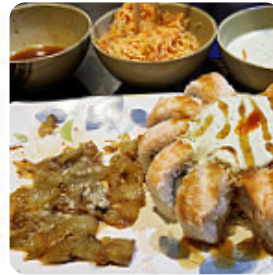

The restaurant from La Puente offers 20 different menus and drinks on the menu at an average $8.8. What [User](#) likes about El [Sushi](#) Loco:

I wanted to come here forever and now I'm here to love it. The place is clean, great service and really amazing food. We had the Barquito Loco split between 3 people easy. It was so good that we wanted more. The kevice was also very tasty a fresh one. Can't wait to come back... [read more](#). El [Sushi](#) Loco from La Puente creates for you **fine sushi** (e.g., **Nigiri and Inside-Out**), in addition to numerous additional variations, always fresh with ingredients like fish, vegetables and meat, Many guests are also particularly looking forward to the diverse, delicious [Mexican](#) cuisine. **The preparation of the dishes is done typically Asian**, and it's made with lots of fresh vegetables, fish and meat, *easily digestible Japanese menus* cooked.