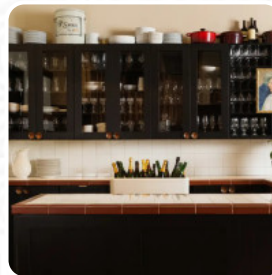

The restaurant from San Andreas offers **76** different meals and drinks on [the card](#) at an average $12.0. What [User](#) likes about Fisher Loft at the Pali San Francisco:

Nice bar area, dining area slightly outdated but good food and good prices for a higher tourist area in SF. Met here for a business lunch and plenty of space and quiet place for a meeting [read more](#). The restaurant and its rooms are wheelchair accessible and thus reachable with a wheelchair or physical limitations, Depending on the weather, you can also sit outside and eat. If eating and drinking is too unexciting for you, go to this *sports bar* for a variety of large and small snacks and dishes and catch live football, tennis or Formula 1 games, Here, the barbecued food is freshly cooked on an open flame. It's precisely the freshness and lightness together with the typical spices that not only brings delicious dishes to the table, but also puts the guests into a pleasant holiday feeling for a short time, The visitors of the establishment are also thrilled with the extensive selection of various **coffee and tea specialities** that the establishment offers.