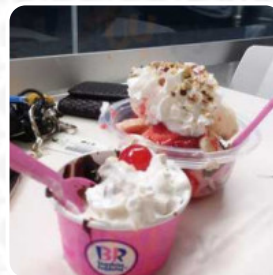

[The Card](#) of Baskin Robbins 31 Flavors from Fresno contains about **36** different meals and drinks. On average, you pay for a dish / drink about $17.7. What [User](#) likes about Baskin Robbins 31 Flavors:

The Cappuccino Blast beats any Starbucks drink hands down. its so frickin delicious, reasonably priced, really big, and made with coffee and ice cream so A for this beverage! I literally have a large every single day. Chefs kiss! [read more](#). What [User](#) doesn't like about Baskin Robbins 31 Flavors:

I always order from Baskin Robins and I was pleased but the portions are getting smaller and the prices and now out of Control!!! do better people cant afford an 11 dollar two scoop cone! [read more](#). Baskin Robbins 31 Flavors

from Fresno is a **relaxed coffee house**, where you can enjoy a snack or cake with a hot coffee or a hot chocolate, Furthermore, the magical treats of this establishment sparkle not only on children's plates and in children's eyes. It should not be forgotten that there is a large selection of [coffee and tea specialties](#) in this restaurant, Also, there are oven-warm baked goods available, complemented by an array of cold and hot beverages.