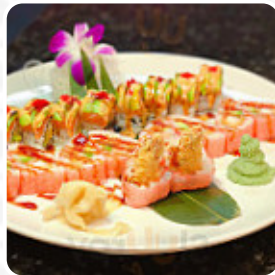

On this homepage, you can find the complete menu of Lampu Japanese Steakhouse Sushi from [Mount Dora](#). Currently, there are **15** dishes and drinks up for grabs. For changing offers, please contact the owner of the restaurant directly. You can also contact them through their website. What [User](#) likes about Lampu Japanese Steakhouse [Sushi](#):

We love this place the service is excellent. We were trying to taste everything on the menu but after we both got the filet mignon and lobster tail that's what we get now. [read more](#). What [User](#) doesn't like about Lampu Japanese Steakhouse [Sushi](#):

The food tasted awful. I only got 3 scallops and 3 small chickens in a big meal and waitress accused my credit card an additional tip for herself. Will never go back and not recommend everyone. [read more](#). At Lampu Japanese Steakhouse [Sushi](#) in Mount Dora, juicy meat is freshly grilled on an open flame and garnished with delicious sides, on the menu there are also a lot of Asian dishes. The **Asian fusion cuisine** is also an important part of Lampu Japanese Steakhouse [Sushi](#). Anyone who finds the everyday and generally known meals too ordinary can here approach with a willingness to experiment and try some unexpected combination of ingredients taste, among the delicacies of this place are especially the *Maki* and *Te-Maki*.