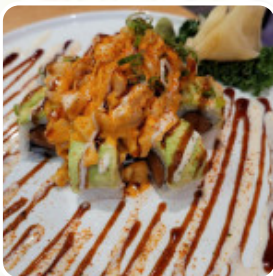

Kyoto Sushi Grill Menu

<https://menulist.menu>

200 West Mitchell Hammock Road, Oviedo, FL 32765, United States
(+1)4072783100 - <http://kyotosushiandgrill.net/>

Here you can find the menu of Kyoto Sushi Grill in Oviedo. At the moment, there are **17** courses and drinks on the food list. You can inquire about seasonal or weekly deals via phone. What [User](#) likes about Kyoto Sushi Grill: Just picked up My food to go and Terra was super sweet and checked to ensure that My role was right! Such a simple but beautiful experience! Glad her staff is happy and friendly (food is good to duh) [read more](#). What [User](#) doesn't like about Kyoto Sushi Grill:

The flies were everywhere. One landed and died in my wife's dumplings. The food was dried in the sauce. Management didn't even take care of meals. I stole a new record of dumplings, but that's the point. The flies were still there and a big problem. The staff was cool. Wouldn't go back.... Time and again [read more](#). When the weather is nice you can also eat outside, and there is complimentary WLAN. The guests love it when Asian cuisine meets a bit of creativity. That's exactly what you can expect at the Kyoto [Sushi](#) Grill from Oviedo, with its *creative Asian fusion cuisine* - the right mix of familiar meets the adventurous world of fusion cuisine, The **barbecued food** is freshly grilled here on an open flame. Most courses are prepared quickly for you and served, and it's made with lots of fresh vegetables, fish and meat, healthy Japanese meals prepared.