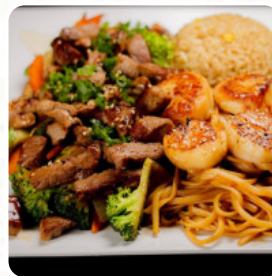

Kyoto Sushi Grill Menu

<https://menulist.menu>

200 West Mitchell Hammock Road, Oviedo, FL 32765, United States
(+1)4072783100 - <http://kyotosushiandgrill.net/>

Here you can find the menu of Kyoto Sushi Grill in Oviedo. At the moment, there are **17** courses and drinks on the food list. You can inquire about seasonal or weekly deals via phone. What [User](#) likes about Kyoto Sushi Grill: Just picked up My food to go and Terra was super sweet and checked to ensure that My role was right! Such a simple but beautiful experience! Glad her staff is happy and friendly (food is good to duh) [read more](#). What [User](#) doesn't like about Kyoto Sushi Grill:

The flies were everywhere. One landed and died in my wife's dumplings. The food was dried in the sauce. Management didn't even take care of meals. I stole a new record of dumplings, but that's the point. The flies were still there and a big problem. The staff was cool. Wouldn't go back.... Time and again [read more](#). When the weather is nice you can also eat outside, and there is complimentary WLAN. The guests love it when Asian cuisine meets a bit of creativity. That's exactly what you can expect at the Kyoto [Sushi](#) Grill from Oviedo, with its *creative Asian fusion cuisine* - the right mix of familiar meets the adventurous world of fusion cuisine, The **barbecued food** is freshly grilled here on an open flame. Most courses are prepared quickly for you and served, and it's made with lots of fresh vegetables, fish and meat, healthy Japanese meals prepared.