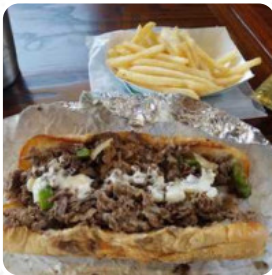

A complete [menu](#) of Philly Time from Kansas City covering all 15 menus and drinks can be found here on the menu. For changing offers, please get in touch via phone or use the contact details provided on the website.

What [Will hdg](#) likes about Philly Time:

Really good Ribeye was used. The peppers and onions were just about perfect. Plus the roll stood up to the juices, plus just the right seasonings. The only draw back is no cheez whiz. I got into that a Geno's in Philly. [read more](#).

What [User](#) doesn't like about Philly Time:

Very rude, and respectful women working who responded to phone call, the lady could not even ask as much as answer questions about this place of business, nor the articles, they sell a service, they made it seem like it was an anger. Now I can understand why they close early and have short employees. Teresa is a joke. [read more](#).

The restaurant and its rooms are wheelchair accessible and thus usable with a wheelchair or physiological limitations. Should you wish to sample tasty **American courses like burgers or barbecue**, then Philly Time in Kansas City is the ideal place for you, The meals are usually prepared fast and fresh for you. You can also find many **international meals** in the kitchen of the Philly Time, You can also discover tasty South American meals in the menu.