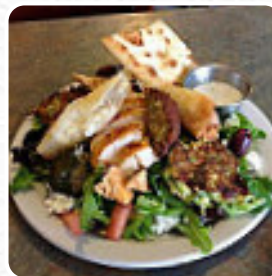

A comprehensive [menu](#) of Taste Of Troy from Jamestown covering all **16** courses and drinks can be found here on the menu. For **seasonal or weekly deals**, please get in touch via phone or use the contact details provided on the website. What [User](#) likes about Taste Of Troy:

I really enjoyed my mixed grill kebab plate, but my wife was craving moussaka. This restaurant makes a different style from moussaka than traditional style. While it was good, it wasn't what she wanted. The staff is very nice and if you try a variation on traditional moussaka, you can enjoy it. I recommend her adana and lamb/beef plate.

Great flavors. [read more](#). The restaurant also offers the possibility to sit outside and be served in pleasant weather. At Taste Of Troy, you'll find authentic, classic Kebabs in countless variations as well as the spices and spice mixes, known for the delectable Turkish cuisine - whether on a Lahmacun, in a Sucuk, or in one of the delectable salads with chickpeas or lentils, there are also tasty vegetarian menus in the menu. Furthermore, you can order fresh *prepared meat*, The visitors also rave about the scrumptious, airy flatbread that can be dipped into the own hummus or a yoghurt dip; the intense combination of figs with goat cheese is also one of the favorites from the diverse cuisine of the Middle East.