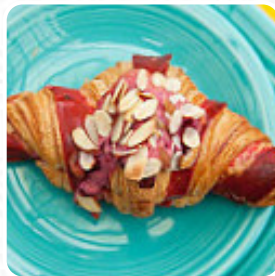

Colectivo Coffee Wauwatosa (swan Blvd) Menu

<https://menulist.menu>

9125 W North Ave, Milwaukee, United States

+14142597948 - <https://www.colectivocoffee.com/cafes/wauwatosa-swan-blvd/>

On this site, you can find the *complete [menu](#) of Colectivo Coffee Wauwatosa (swan Blvd)* from Milwaukee. Currently, there are 13 menus and drinks up for grabs. For **changing offers**, please contact the owner of the restaurant directly. You can also contact them through their website. What [User](#) likes about Colectivo Coffee Wauwatosa (swan Blvd):