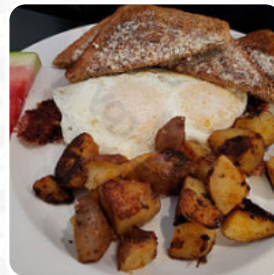

Bagel Bin Deli

Bagel Bin Deli Menu

<https://menulist.menu>

207;209 Shirley Avenue, Revere, 02151, United States Of America
+17812890989 - <http://www.bagelbindeli.com>

Here you can find the [menu](#) of Bagel Bin Deli in Revere. At the moment, there are 15 menus and drinks on the menu. You can inquire about changing offers via phone. What [User](#) likes about Bagel Bin Deli: We don't speak Spanish, but English. We had a wonderful meal translating and laughing through the miracle of Google. I took my order in my hand and told them to surprise me. What I got was an American pleasure. I would recommend this restaurant for anyone looking for a little adventure. [read more](#). At Bagel Bin Deli from Revere, various *tasty French courses* are served, Additionally, you save time with the variety of ready-to-serve **delicacies**, without influencing the enjoyment. If you want to have breakfast, a versatile brunch awaits you, and you can enjoy here fine American meals like Burger or Barbecue.

EGGS

CORN

BEEF

Bagel Bin Deli Menu

Bagel Bin Deli

207;209 Shirley Avenue, Revere,
02151, United States Of America

Opening Hours:

Monday 06:00-21:00
Tuesday 06:00-21:00
Wednesday 06:00-21:00
Thursday 06:00-21:00
Friday 06:00-21:00
Saturday 06:00-21:00
Sunday 06:00-13:00