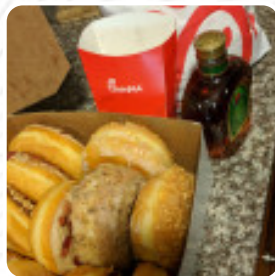

On this site, you can find the complete menu of Nc Jelly Donuts from Mebane. Currently, there are 15 dishes and drinks available. For **seasonal or weekly deals**, please contact the owner of the restaurant directly. You can also contact them through their website. What [User](#) likes about Nc Jelly Donuts:

These donuts are heavenly. Location is directly on the highway and very easy to reach. Many choices and staff are very friendly. Huge fluffy donuts. Very recommended! [read more](#). You can use the WiFi of the place at no extra cost. What [L Mayne](#) doesn't like about Nc Jelly Donuts:

There are many donuts, but only one...well I guess two NC Jelly Donuts. These are great donuts and huge too. If you are driving through the area, make sure to hop of I-40 and grab yourself some. They need a location closer to Raleigh. [read more](#). For those who want to a **cocktail after work** and sit with friends or alone, Nc Jelly Donuts from [Mebane](#) is a good bar, here they serve a appetizing brunch for breakfast. Of course, the right drink with a meal can be crucial; this *gastropub* serves a large selection of fine and regional alcoholic beverages like beer or wine, and you have the opportunity to try scrumptious American menus like Burger or Barbecue.