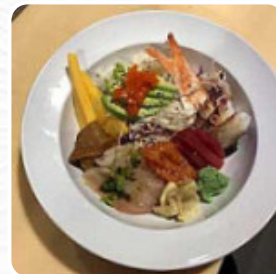

A complete menu of Jade Garden Chinese, Sushi, from [Enid](#) covering all 15 meals and drinks can be found here on the card. For changing offers, please get in touch via phone or use the contact details provided on the website. What [User](#) likes about Jade Garden Chinese, Sushi,;

I love the atmosphere here! great eating, friendly staff, but the quiet environment makes a great time with the family or that special someone. very recommended and we are back. [read more](#). tasty sushi (e.g., Maki and Sashimi), as well as in numerous other variations, are prepared for you by Jade Garden Chinese, Sushi, from Enid, with fresh ingredients like fish, vegetables and meat, You can take a break at the bar with a **freshly tapped beer** or other alcoholic and non-alcoholic drinks. In this restaurant there is also an extensive selection of **coffee and tea specialties** not to forget, Many customers show particularly their enthusiasm for the versatile, flavorful Chinese cuisine.