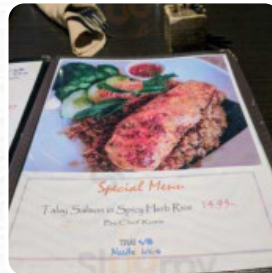

Noodle Wave Menu

<https://menulist.menu>
2775 S Central Expy, McKinney, United States
+19725424542 - <http://noodlewave.com/>

The place from McKinney offers 15 different **dishes and drinks on [the menu](#)** at an average price of \$9.9. With delicious dishes, Noodle Wave from [McKinney](#) delights, enriched with the famous spices and (fish-)sauces of the **Thai cuisine** and a bunch of fresh vegetables, seafood and meat, Besides, the creative blend of different dishes with new and sometimes adventurous ingredients is appreciated by the guests - a good case of Asian Fusion. Look forward to the enjoyment of scrumptious [vegetarian](#) dishes, on the menu there are also a lot of *Asian dishes*.