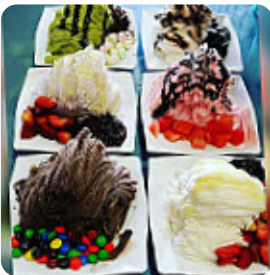

A **comprehensive [menu](#)** of **Pink Beet Cafe** from Southlake covering all **15** menus and drinks can be found here on the card. For seasonal or weekly deals, please get in touch via phone or use the contact details provided on the website. What [Hugh Joo](#) likes about Pink Beet Cafe:

Owner is fantastic and terrific customer service. My wife and I came in an hour before closing and we never felt rushed or pushed out. Service and food was fantastic as we had the Vietnamese pancakes which had giant portions of shrimp and beef and the Banh Mi sandwiches were really tasty and flavorful. Good pricing for the area and the polar rolls (fresh rolled ice cream was amazing! Great place to relax, unwind and g... [read more](#). The extensive range of *coffee and tea specialties* makes a visit to Pink Beet Cafe even more worthwhile, Furthermore, you can get sweet treats, cake, small snacks and chilled refreshments and hot beverages here. In addition, there are fine American dishes, such as burgers and grilled meat, You can also discover nice [South American](#) menus in the menu.