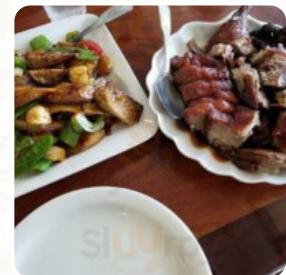

Jade Chinese Menu

<https://menulist.menu>

8001 Wyoming Blvd NE Ste C4, Albuquerque, New Mexico, 87113, United States
+15058228802,+15058008630 - <http://jadechineserestaurantnm.com>