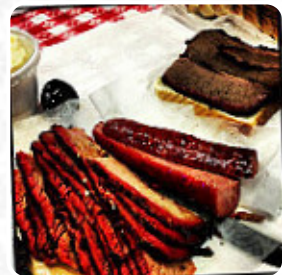

On this webpage, you can find the **complete menu** of Rudy 's Country Store And -b-q from [Round Rock](#). Currently, there are 15 meals and drinks available. For changing offers, please contact the restaurant owner directly. You can also contact them through their website. What [User](#) likes about Rudy 's Country Store And -b-q: that was great. I love the facility and environment they had here. eating is fast bbq, I didn't have to wait for my order. they order at the pfund and the chef pulls it out and cuts it where they can see it. they weigh it and pay. I went to lunch and it wasn't full at all. the eating bbq smell that they probably made me order more, then I could treat, but eating was delicious. [read more](#). When the weather conditions is nice you can also be served outside.

For breakfast, you can enjoy a *rich brunch* at Rudy 's Country Store And -b-q, freely at your own will, The barbecued food is freshly cooked here on an open flame. In this restaurant there is also a large selection of **coffee and tea specialties** not to forget, A catering service offered by the restaurant allows you to enjoy the meals at home or at the party.