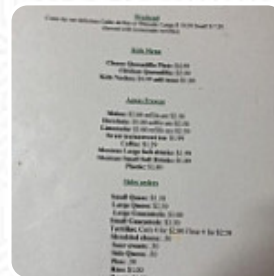

# Mary's Authentic Mexican Menu

<https://menulist.menu>  
211 E Jefferson St #2247, Gilmer, USA, United States  
(+1)9032617720

On this webpage, you can find the **complete menu** of **Mary's Authentic Mexican** from [Gilmer](#). Currently, there are 15 meals and drinks up for grabs. For seasonal or weekly deals, please contact the restaurant owner directly. You can also contact them through their website. The restaurant and its premises are wheelchair accessible and thus reachable with a wheelchair or physical limitations. What [User](#) doesn't like about Mary's Authentic Mexican: I think I have a few darm problems from the tacos or salsa. 48 hours later and my dear is still problematic, not sure whether it was her problem or my problem or my reaction. tacos was okay. [read more](#). At Mary's Authentic [Mexican](#) in Gilmer, a **diverse brunch** is served in the morning, where you can eat as much as you want enjoy thoroughly, Particularly, many visitors are looking forward to the diverse, delectable Mexican cuisine.

# *Mary's Authentic Mexican Menu*