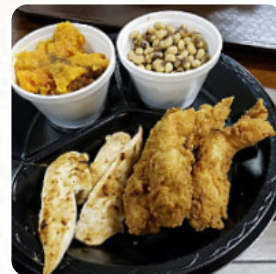

## *Louie's Chicken Fingers Menu*

<https://menulist.menu>

1410 Gilmer Ave, Tallassee, USA, United States

(+1)3342520400,(+1)3349914367 - <http://www.louieschickenfingers.com>

On this site, you can find the complete menu of Louie's Chicken Fingers from Tallassee. Currently, there are **15** courses and drinks up for grabs. For seasonal or weekly deals, please contact the restaurant owner directly. You can also contact them through their website. What [User](#) likes about Louie's Chicken Fingers: My first visit and definitely not my last.. I stopped in for lunch and ordered the 3pc snack with fries and toast with tea.. the tenders were perfectly cooked and seasoned well.. fries were great and tea was very good.. can't wait to go back [read more](#). The restaurant and its rooms are wheelchair accessible and thus usable with a wheelchair or physiological disabilities. If you want to try delicious **American menus like burgers or barbecue**, Louie's Chicken Fingers from [Tallassee](#) is the place to be, They also present delicious *South American* dishes to you on the menu. Not to be overlooked is also the comprehensive selection of coffee and tea specialties in this restaurant, Inthemorning a delicious brunch is offered here.