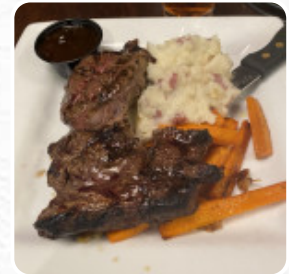

The Lodge Menu

<https://menulist.menu>

2801 Prospect Park Dr, Rancho Cordova, CA 95670, USA, United States

(+1)9162937470,(+1)9162937480 - <http://parkwestcasinocordova.com/dining/menus/>