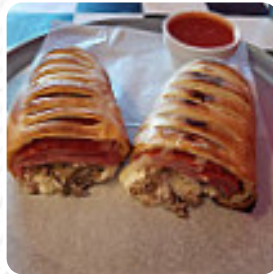

On this homepage, you can find the complete menu of Arte Pizza Glynn Isles from Brunswick. Currently, there are 15 menus and drinks up for grabs. For seasonal or weekly deals, please contact the owner of the restaurant directly. You can also contact them through their website. What [User](#) likes about Arte Pizza Glynn Isles: we wanted to try a local [pizza](#) place instead of a national chain. we have chosen to be right! we ordered two big pizzas, a calzone and four cannolis (we are a family of 8.) I almost canceled the order when we heard the price, but decided to give it an attempt. the pizzas we had so big, they had to split into two kartons. some of the best pizza we had. the calzon was maybe a little better than the cake. children loved... [read more](#). The premises on site are wheelchair accessible and can also be used with a wheelchair or physical disabilities. What [User](#) doesn't like about Arte Pizza Glynn Isles:

I ordered a salad with no bacon and after waiting an hour for my salad it was incorrect. So I gave them a chance to correct it and waited an additional 20 minutes just to have another incorrect salad. No apology was given or anything. [read more](#). At Arte Pizza Glynn Isles, a place with Italian dishes from Brunswick, you can enjoy typical Italian cuisine, including classics like *pizza and pasta*, You can take a break at the bar with a **freshly tapped beer** or other alcoholic and non-alcoholic drinks. Fresh seafood, meat, as well as corn and potatoes are also **South American** grilled here, and you can indulge in delicious American meals like Burger or Barbecue.