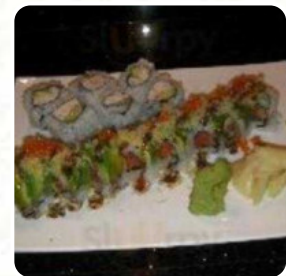

A complete [menu](#) of Takara Sushi from San Francisco covering all **15** dishes and drinks can be found here on the card. For seasonal or weekly deals, please get in touch via phone or use the contact details provided on the website. What [User](#) likes about Takara Sushi:

Located in the castro, it's a hidden gem that's a block off Market. The atmosphere has a creative flair to it: nice enough for a date, hip enough to be in the castro and delicious enough to have you coming back for more. This is a great place to take a date or some close friends for a chill, laid back dinner. They succeed at creating interesting and tasty asian fusion dishes that leave your mouth watering for more. T... [read more](#). In pleasant weather you can even eat in the outdoor area. During meals, a refreshing drink is essential. In this **gastropub**, you will find not only tasty meals, but also a large and comprehensive diversity of good beers and other alcoholic drinks that compliment the food, The successful fusion of different dishes with fresh and occasionally daring products is highly valued by the customers - a nice example of Asian Fusion. The preparation of the menus is done typically Asian, At the bar, you can relax with a *freshly tapped beer* or other alcoholic and non-alcoholic drinks.