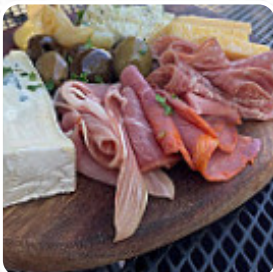

Reds Wine And Craft Beers Menu

<https://menulist.menu>

321 Ramsay Way Suite 110, 98032, Kent, US, United States
+12532771852 - <https://www.redswinebar-kent.com/>

On this homepage, you can find the **complete [menu](#)** of **Reds Wine And Craft Beers** from Kent. Currently, there are **15** dishes and drinks up for grabs. For *changing offers*, please contact the owner of the restaurant directly.

You can also contact them through their website. What [User](#) likes about Reds Wine And Craft Beers: reds is the place where the singer steve olson is there! it's electrifying! the personal is great, especially gig, it has so much energy and makes you important! [read more](#). The restaurant and its premises are wheelchair accessible and thus usable with a wheelchair or physical disabilities, and there is no-charge WiFi. If the weather are right, you can also eat and drink outside. If you want to try tasty American meals like burgers or barbecue, Reds Wine And Craft Beers from Kent is the place to be, this sports bar is a favourite among the visitors, who enjoy not only the fantastic food and drinks, but also the opportunity to watch the latest games or races on the big screen. In addition, you can order fresh **prepared grill goods**, And of course, you should also try the delicious burgers, with sides such as fries, salads, or wedges provided.

Reds Wine And Craft Beers Menu

Alcoholic Drinks

BEER

Main courses

NACHOS

Starters

SALADE VERTE

Sweets & Desserts