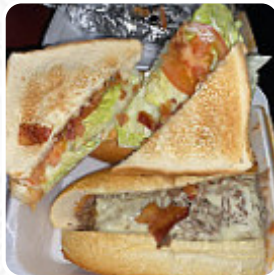

Here you can find the [menu](#) of Richie's Sandwich Shop in Philadelphia. At the moment, there are 15 courses and drinks on the card. You can inquire about seasonal or weekly deals via phone. What [User](#) likes about Richie's Sandwich Shop:

was not ready for such a bomb breakfast sandwich. this was just an audible and happened to find this point from good reviews and wow it delivered. great ingredients, classic breakfast sando on a long roll, owner was a g. I can hardly wait to come back. steak, ice, cheese, ketchup, hot sauce, long roll? [read more](#). The restaurant and its rooms are wheelchair accessible and thus reachable with a wheelchair or physiological limitations, Depending on the weather conditions, you can also sit outside and eat and drink. What [User](#) doesn't like about Richie's Sandwich Shop:

Tried to call in an order and the man on the phone cut me off and hung up. Called back to finish the order, was rushed and given the most attitude I didn't even finish the order. [read more](#). For the small hunger in between, Richie's Sandwich Shop from Philadelphia offers scrumptious sandwiches, small salads, and other small menus, as well as cold and hot beverages, Inthemorning a **hearty brunch** is offered here. Not to be left out is the large diversity of coffee and tea specialties in this locale, and you can indulge in delicious American meals like **Burger or Barbecue**.