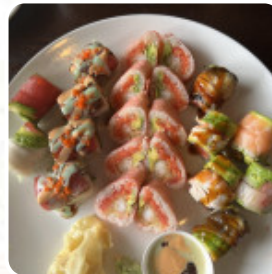

Ocean Sushi Menu

<https://menulist.menu>

20 Jefferson Blvd, Staten Island, United States Of America
+17189666888 - <https://www.oceansushisi.com/>

The *menu of Ocean Sushi* from Staten Island includes **15** dishes. On average, **dishes or drinks on [the menu](#)** cost about \$11.3. The categories can be viewed on the menu below. What [Christina Dellaventura](#) likes about Ocean Sushi:

SHRIMP AND VEGETABLE TEMPURA \$16.0

Steaks And Seafood

CHILEAN SEA BASS \$22.0

Salmon Series

KIMCHEE SALMON \$13.0

Ingredients Used

TRAVEL

Ocean Sushi Menu