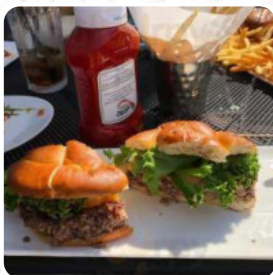

A **comprehensive [menu](#)** of **Plan B Springfield** from Springfield covering all **15** dishes and drinks can be found here on the menu. For changing offers, please get in touch via phone or use the contact details provided on the website. What [User](#) likes about Plan B Springfield:

excellent food and service! best riders I ever had! our server was friendly, attentive and very honest! our eating was amazing, and it came out extremely fast. for many restaurants, the short staff, fast service was great to see!

finally exceeded my burger my expectations! it was in no way non-fat, had strong taste and came with a big crispy side of the fries! definitely come back! [read more](#). The restaurant is accessible and can therefore also be used with a wheelchair or physiological disabilities, Depending on the weather, you can also sit outside and eat.

If you feel like a *dessert*, you should visit Plan B Springfield because they have tasty desserts that will surely satisfy the sweet-tooth in you, Naturally, you should also taste the tasty burgers, accompanied by sides like fries, salads, or wedges served. In addition, there are tasty American menus, such as [burgers](#) and [grilled meat](#), and you can look forward to the delicious classic [seafood](#) cuisine.