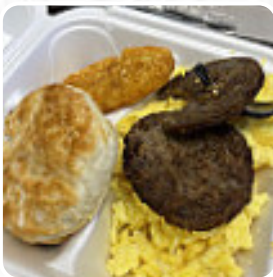

Biscuitville Menu

<https://menulist.menu>

2822 Durham Chapel Hill Blvd, Durham, United States Of America
+19194198246 - <https://biscuitville.com/>