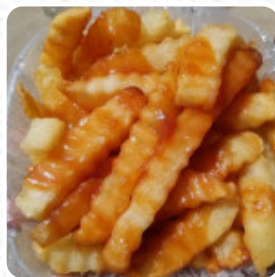

A complete [menu](#) of Peter's Carryout from UPPER MARLBORO covering all 15 meals and drinks can be found here on the card. For *seasonal or weekly deals*, please get in touch via phone or use the contact details provided on the website. What [User](#) likes about Peter's Carryout:

I've been here since I was a little girl. the owner is a lovely gentleman. he knows my family well and always has friendly words and nice advice for me. I'm 26 now and moved to howard county, but I'm still visiting because the food is amazing and makes me think for home? [read more](#). The rooms on site are wheelchair accessible and can also be used with a wheelchair or physical limitations, Depending on the weather conditions, you can also sit outside and eat and drink. What [User](#) doesn't like about Peter's Carryout:

The food was too pricey and didn't even taste fresh. The half and half taste horrible... the taste was as if it had been seating out for a long time. Probably won't go back... Peter's used to be known for good carryout. ?? [read more](#). In Peter's Carryout from UPPER MARLBORO, you can enjoy **versatile, fine Chinese cuisine** that's traditionally prepared in a wok.