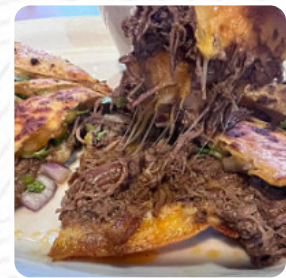

Here you can find the [menu](#) of El Poblano Mexican Restaurant And Bar in Hollister. At the moment, there are 15 menus and drinks on the food list. You can inquire about **changing offers** via phone. What [User](#) likes about El Poblano Mexican Restaurant And Bar:

eating is absolutely excellent! we had the special birra tacos, chicken chimichanga, tacos al carbon and cheese, guacamole, drilling dip. the service is the next step! ask for paco, he will make your day! we go here for birthdays, celebrations and ladies' lunches! my man, best friends, elders and coworkers all love this place! Come and let you be happy! [read more](#). What [User](#) doesn't like about El Poblano Mexican Restaurant And Bar:

wife and I stopped trying to eat. the service was ok and the food came fast. However, eating against [Mexican](#) food seemed to dirty us that we live 6 hours south of branson, MO. Texarkana, arresident. [read more](#). Get excited about the **diverse, fine Mexican cuisine**, which is traditionally cooked with corn, beans and chilies (hot peppers), and you may look forward to the tasty traditional [seafood](#) cuisine. Also try the spicy Spanish dishes from the kitchen of the house, they are recommendable.