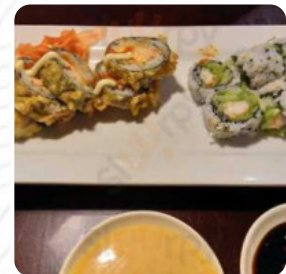

On this homepage, you can find the complete menu of Wasabi Sushi Grill from Callahan. Currently, there are 15 menus and drinks up for grabs. For **seasonal or weekly deals**, please contact the restaurant owner directly. You can also contact them through their website. What [User](#) likes about Wasabi Sushi Grill:

A very pleasant surprise! We were staying with a family member and needed something to eat. Three of us were hungry, but only I wanted Sushi. Turned out to be no problem! The service was very good, and food was great. I had a couple rolls that were prepared excellent and very tasty. The others in our party had Hibachi and said it was also delicious. They also had Tempura on the menu, making this a great option when n... [read more](#). The premises on site are wheelchair accessible and can also be used with a wheelchair or physical disabilities. What

[User](#) doesn't like about Wasabi Sushi Grill:

eating is decent, but be honest, where else they go to get Japanese in callahan. the girls simply do not show any emotions, are not friendly and do not go the extra mile to keep their drink to see if they need anything. [read more](#). If you want to spoil your palate with a bit of culinary flair, this is the place to be: The original Asian fusion cuisine of the Wasabi Sushi Grill from [Callahan](#) - a delicious mix of traditional and the unexpected, The barbecued food is freshly **grilled** here on an open flame. fresh vegetables, fish and meat are the main ingredients in the *healthy Japanese cuisine* of Wasabi Sushi Grill, among the specialties of this restaurant are especially the Maki and Te-Maki.