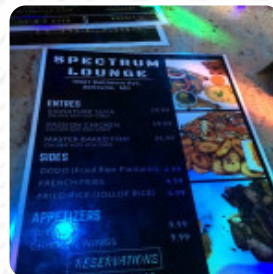

Spectrum Lounge Menu

<https://menulist.menu>

10601 Baltimore Ave, Beltsville, USA, United States

(+1)2402048362,(+1)2408549661 - <https://www.spectrumlounge.com>

The *menu of Spectrum Lounge* from Beltsville includes **15** dishes. On average, dishes or drinks on the card cost about \$14.8. The categories can be viewed on the menu below. What User likes about Spectrum Lounge: lost my keys that live like my whole life in the night before and my hairbrush! but gawd found the personal there and help to keep them at a safe and secure place! party owa here! [read more](#). In pleasant weather you can even have something in the outdoor area, And into the accessible rooms also come guests with wheelchairs or physiological limitations. WLAN is available free of charge. What User doesn't like about Spectrum Lounge: I went on a Monday because I saw their IG page and the food looked delicious. I ordered the signature entrée the Suya, which is beef brisket and steak and sides of Plantain and french fries. The meat was dry, hard, and some pieces were so tough that I spit it out(look at the picture I posted). I literally would not feed that to a dog. The Plantains were dry and the french fries were cold. The beef was definitely not... [read more](#). If you want to have a drink after work and hang out with friends, Spectrum Lounge from Beltsville is a good bar, This restaurant offers a catering service that allows guests to enjoy the dishes at home or at the festival. Even if you're only not so much hungry, you can still treat yourself to one of the tasty **sandwiches**, a healthy salad or another snack.

Spectrum Lounge Menu

Non alcoholic drinks

APPLE JUICE

Meat dishes

SUYA \$14.0

Starters & Salads

FRENCH FRIES \$7.0

Chicken

Ingredients Used

TILAPIA

TRAVEL

APPLE

Spectrum Lounge Menu

Spectrum Lounge

10601 Baltimore Ave, Beltsville,
USA, United States

Opening Hours: