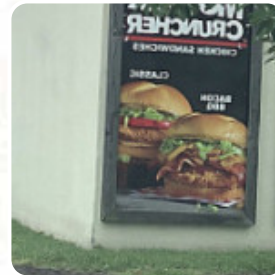

## *Checkers Menu*

<https://menulist.menu>

6660 Reisterstown Rd, 21215, Baltimore, US, United States

+14103583405 - <https://locations.checkers.com/md/baltimore/6660-reisterstown-road>

[The Menu](#) of Checkers from Baltimore includes about 10 different dishes and drinks. On average, you pay for a dish / drink about \$5.8. What [User](#) likes about Checkers: