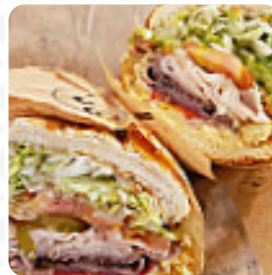

Ike's Love Sandwiches Menu

<https://menulist.menu>
2175 N Virginia St, Reno, United States
(+1)7756839801 - <https://locations.ikessandwich.com/nv/reno/125/>

The Card of Ike's Love Sandwiches from **Reno** contains about 15 different menus and drinks. On average, you pay for a dish / drink about \$12.0. What **User** likes about Ike's Love Sandwiches: this Ike is by far one of the best! I came from SF and tried these young ones out. Not only are the sandwiches ingenious, the employees are always so friendly and welcoming! Many thanks! You go beyond and beyond! **read more**. The diner and its rooms are wheelchair accessible and thus usable with a wheelchair or physical limitations. What **Sheridan Cronin** doesn't like about Ike's Love Sandwiches: Worst experience EVER! A cheese sandwich costs \$10.00. When a normal sandwich cost 8.99 or 9.99... talked to the on-site college student manager. He said that's just the way it is. You don't like it. You don't have to buy it! Several other customers as well as ourselves, will NEVER eat at another Ikes! Beware of this establishment! **read more**. At Ike's Love Sandwiches in Reno, there are **tasty sandwiches, small salads and further snacks** for quick hunger, as well as cold and hot beverages.

Ike's Love Sandwiches Menu

311. LOVE TRIANGLE SANDWICH \$13.2

Ike's Love Sandwiches Menu

Ike's Love Sandwiches

2175 N Virginia St, Reno, United States

Opening Hours:

Monday 10:30 -20:00
Tuesday 10:30 -20:00
Wednesday 10:30 -20:00
Thursday 10:30 -20:00
Friday 10:30 -20:00
Saturday 10:30 -20:00
Sunday 10:30 -19:00