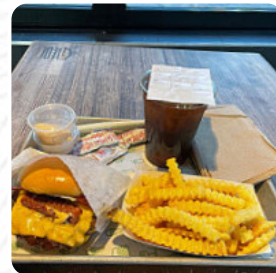

Shake Shack Menu

<https://menulist.menu>

1400 14th St NW, 20005, Washington, US, United States

+12026020493 - <https://www.shakeshack.com/location/14th-street-logan-circle-dc>