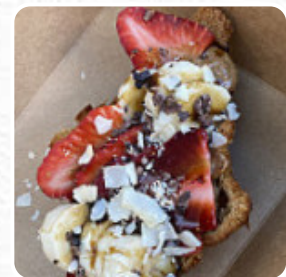

## ***Mystical Blends Menu***

<https://menulist.menu>

5500 Grossmont Center Dr (at Grossmont Center Food Court), La Mesa, California, USA, 91942, United States

Here you can find the [menu](#) of *Mystical Blends* in La Mesa. At the moment, there are **28** dishes and drinks on the menu. You can inquire about [changing offers](#) via phone. What [User](#) likes about *Mystical Blends*: they had amazing options of baked and the affenbrot had real pieces of bananas. the drinks were extremely refreshing and hydrating, everything is made picture perfect and has a lot of beautiful coffee and smoothies. also the customer service is very nice. highly recommended! [read more](#). The premises in the restaurant are wheelchair accessible and can also be used with a wheelchair or physiological disabilities, Depending on the weather conditions, you can also sit outside and be served. What [User](#) doesn't like about *Mystical Blends*: I ordered the strawberry toast and what came was only one half of croissant with small toppings. The croissant itself was really tough and hard to cut through. The coffee was nice though. Maybe next time trying a bowl or salad would be more filling [read more](#). A visit to *Mystical Blends* is particularly valuable due to the large variety of coffee and tea specialties, In addition, the charming desserts of the local shine not only on children's plates or in the eyes of the little guests. The establishments provides a comprehensive range of delicious and fresh **juices**.